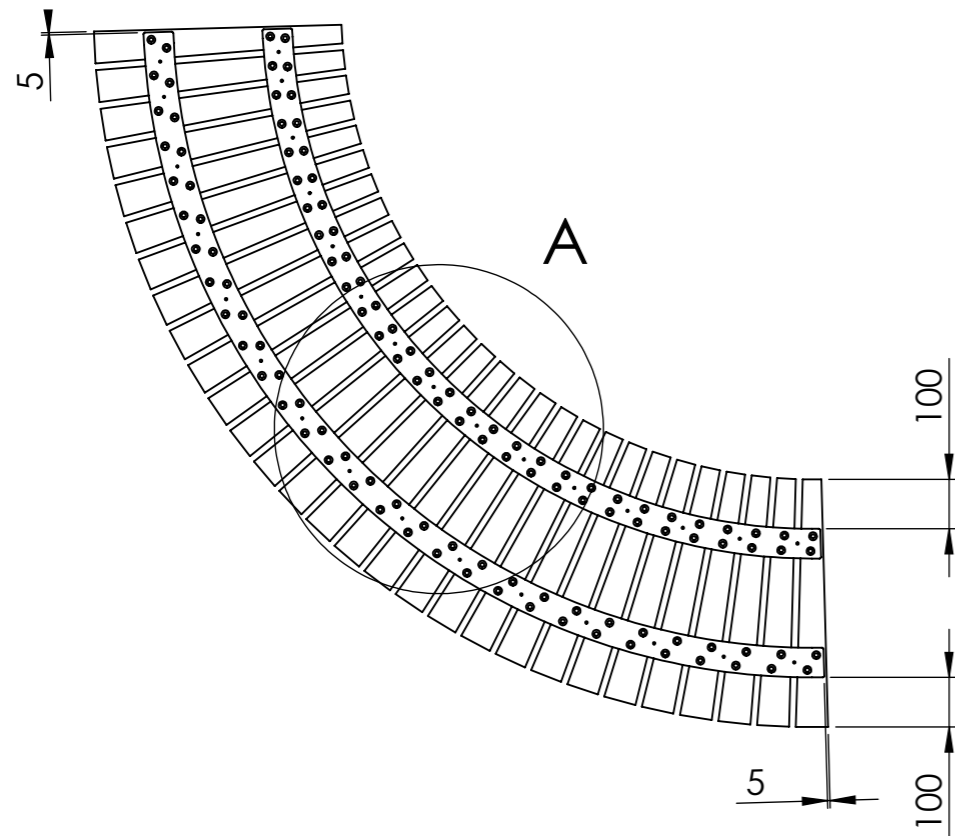

DETAIL A

ITEM NO.	PART NUMBER	THICKNESS	DESCRIPTION	QTY.
1	RS.BS.CN1000-strip close	6 mm	S235+HDG	1
2	RS.BS.CN1000-strip far	6 mm	S235+HDG	1
3	RS.BS.CN1000-Wood	65,00x65,00x500,00	Garapa	29

DRAWN	Jelmer Mahieu	DATE	27-5-2022
REVISION			

TITLE:	RS.BS.CN1000	
--------	--------------	--

FURNS
STREET FURNITURE

Liessentstraat 4, 5405 AG Uden (NL).
 † 0031 (0)413 - 27 41 68.
 e info@furns.nl, i www.furns.nl

Drawing: RS.BS.CN1000 - Sheet1

A3

Color:	-	Mass(kg): 54.06	SCALE:1:20	SHEET 1 OF 1
--------	---	-----------------	------------	--------------